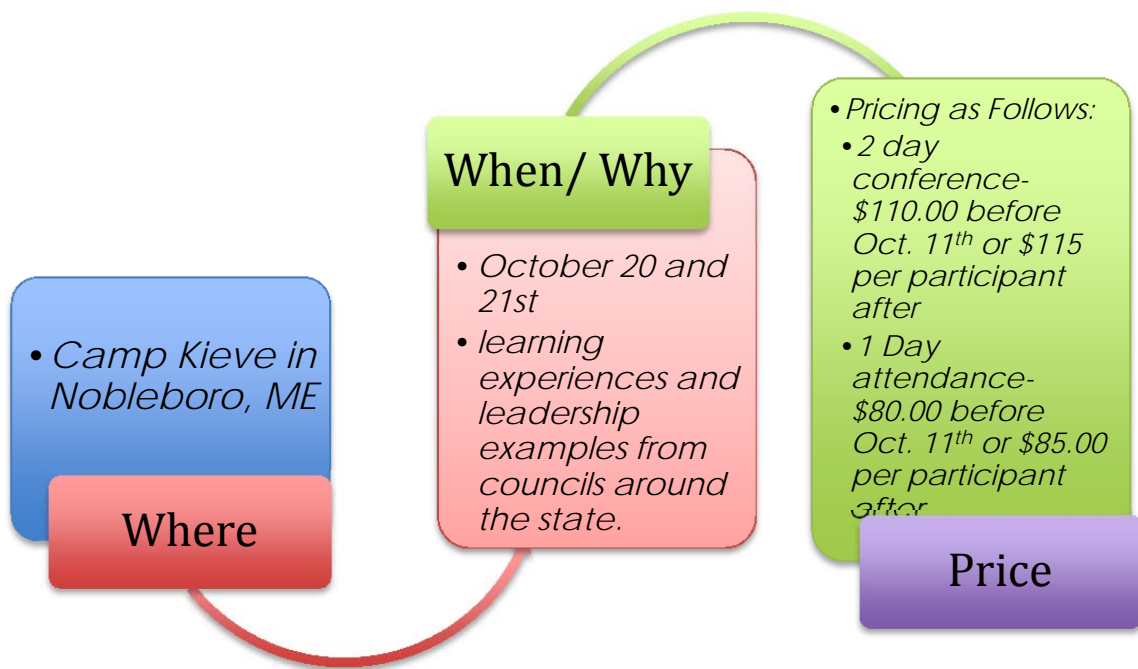

M.A.S.C State Conference

- Chance for Student to:
- Improve Communication Skills
 - Resolve Conflict
 - Improve School Climate
 - Leadership/ Team Building Experiences
 - Problem Solving Activities

- This Year will feature a Polar Dip for the Ronald McDonald House
- each member that pledges a minimum of \$25
 - will receive a shirt at the Leadership Conference in March

New Frontier

The M.A.S.C. State Conference will be held at Camp Kieve in Nobleboro, ME. This is the 2-day conference on October 20 and 21st combining learning experiences and leadership examples from councils around the state.

Every Council has the ability to attend either days or one day, based on the needs and wants of the students.

Pricing as Follows:

- 2 day conference- \$110.00 before Oct. 11th or \$115 per participant after
- 1 Day attendance- \$80.00 before Oct. 11th or \$85.00 per participant after

This Year will feature a Polar Dip for charity for Ronald McDonald- each member that pledges a minimum of \$25 will receive a shirt at the Leadership Conference in the spring