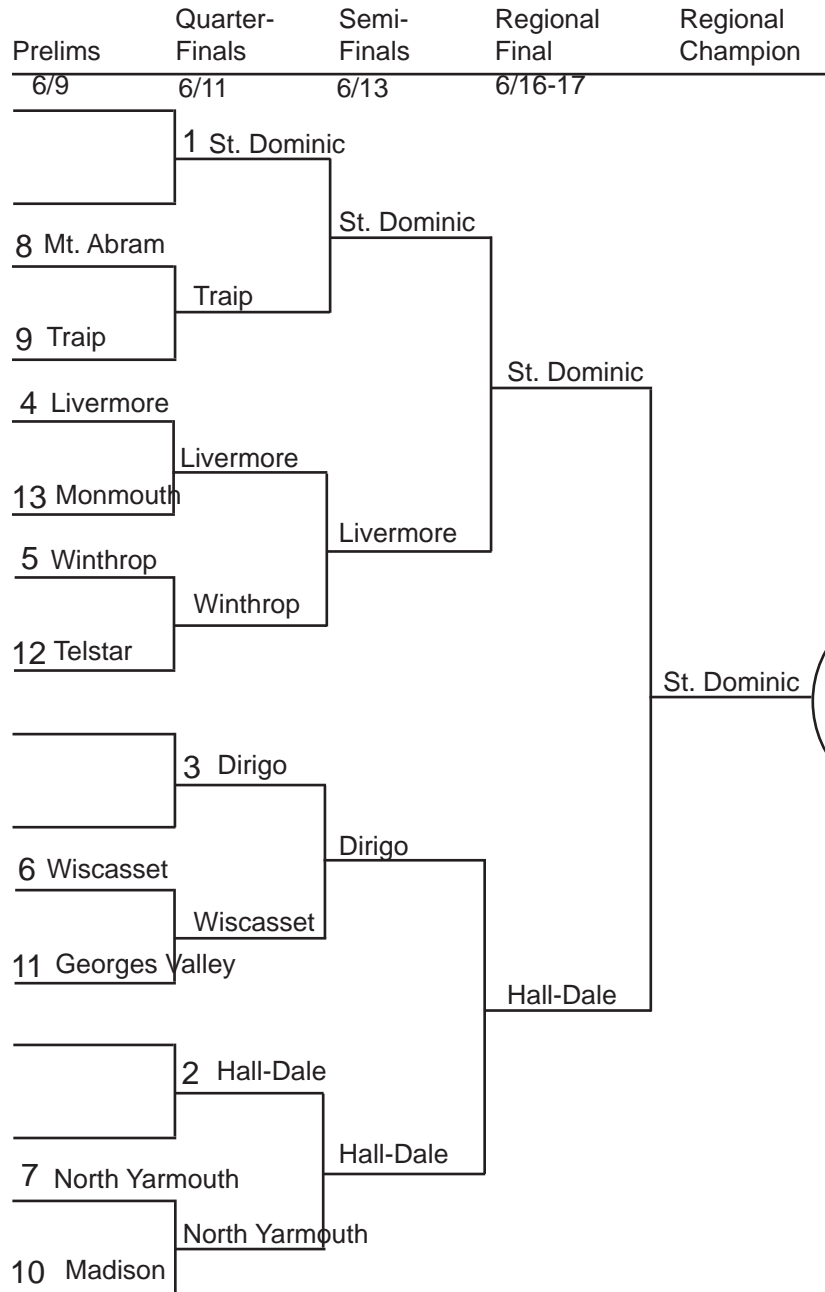

Baseball Class A

WEST

EAST

State
Champion
06/20/09
Deering

There will be a Lawrence/Mt. Blue Play-in Game held on June 6.

**Baseball
Class B**

WEST

EAST

Baseball Class C

WEST

EAST

**Baseball
Class D**

WEST

EAST