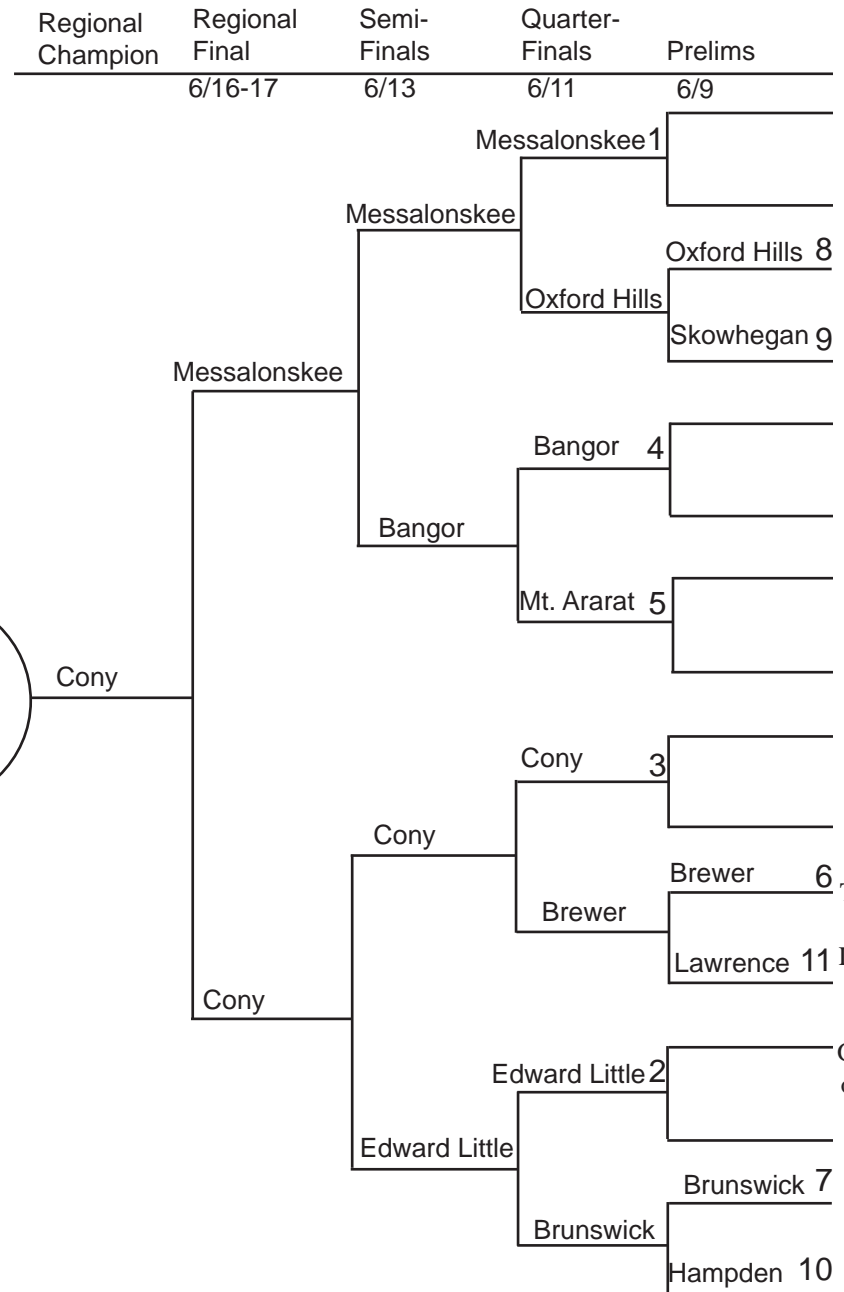

Baseball Class A

WEST

EAST

State
Champion
06/20/09
Deering

There will be a Lawrence/Mt. Blue Play-in Game held on June 6.

**Baseball
Class B**

WEST

EAST

Baseball Class C

WEST

EAST

**Baseball
Class D**

WEST

EAST