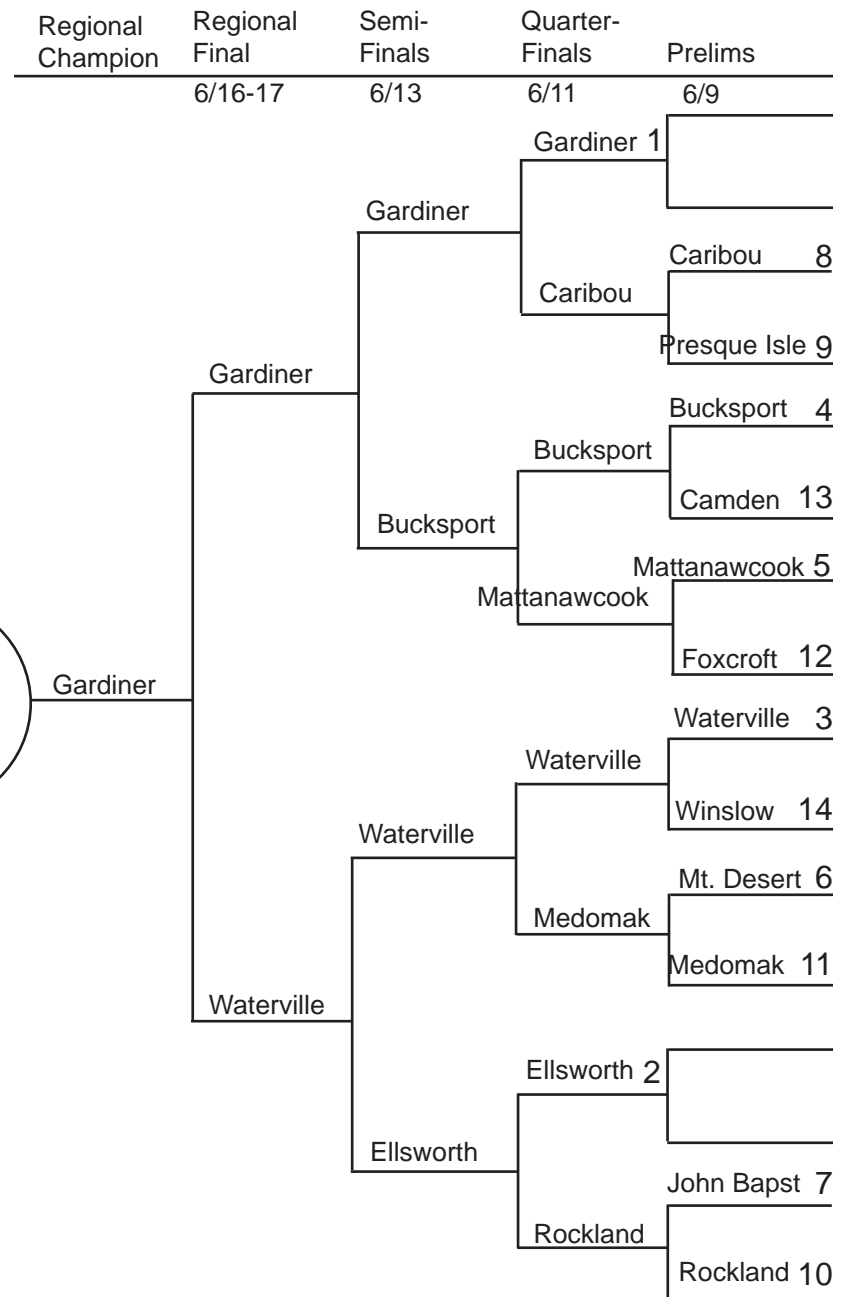

Baseball Class A

WEST

EAST

State
Champion
06/20/09
Deering

There will be a Lawrence/Mt. Blue Play-in Game held on June 6.

**Baseball
Class B**

WEST

EAST

Baseball Class C

WEST

EAST

**Baseball
Class D**

WEST

EAST