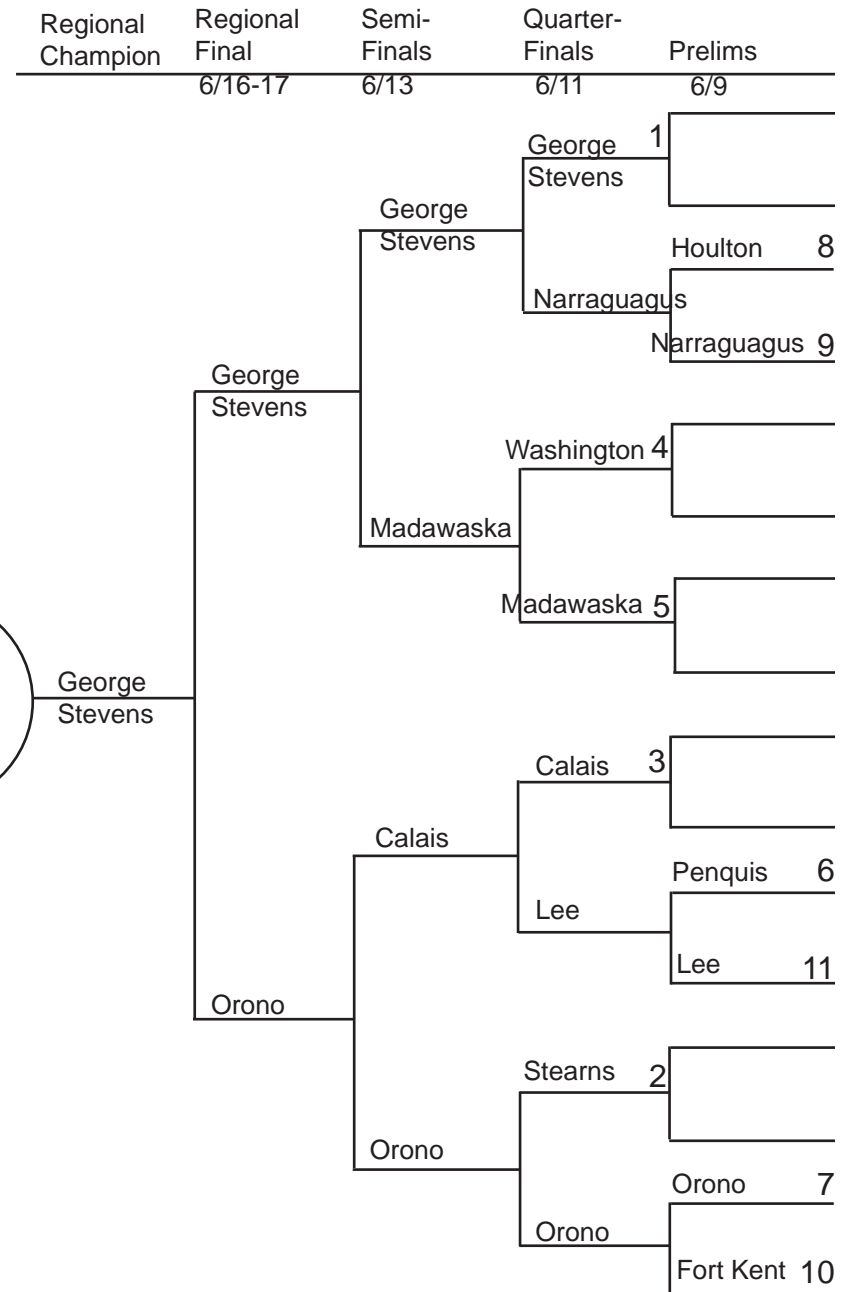

Baseball Class A

WEST

EAST

State
Champion
06/20/09
Deering

There will be a Lawrence/Mt. Blue Play-in Game held on June 6.

**Baseball
Class B**

WEST

EAST

Baseball Class C

WEST

EAST

**Baseball
Class D**

WEST

EAST