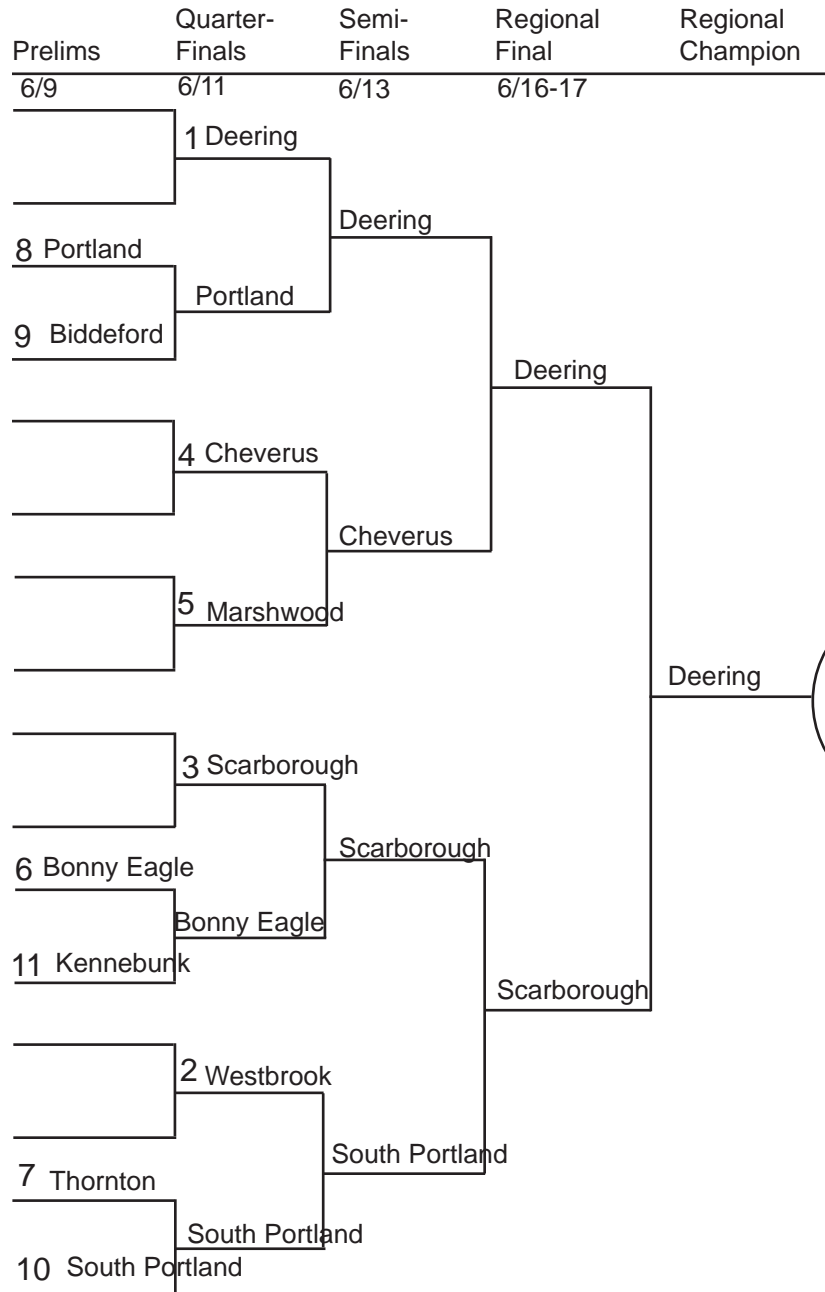

Baseball Class A

WEST

EAST

State
Champion
06/20/09
Deering

There will be a Lawrence/Mt. Blue Play-in Game held on June 6.

**Baseball
Class B**

WEST

EAST

Baseball Class C

WEST

EAST

**Baseball
Class D**

WEST

EAST