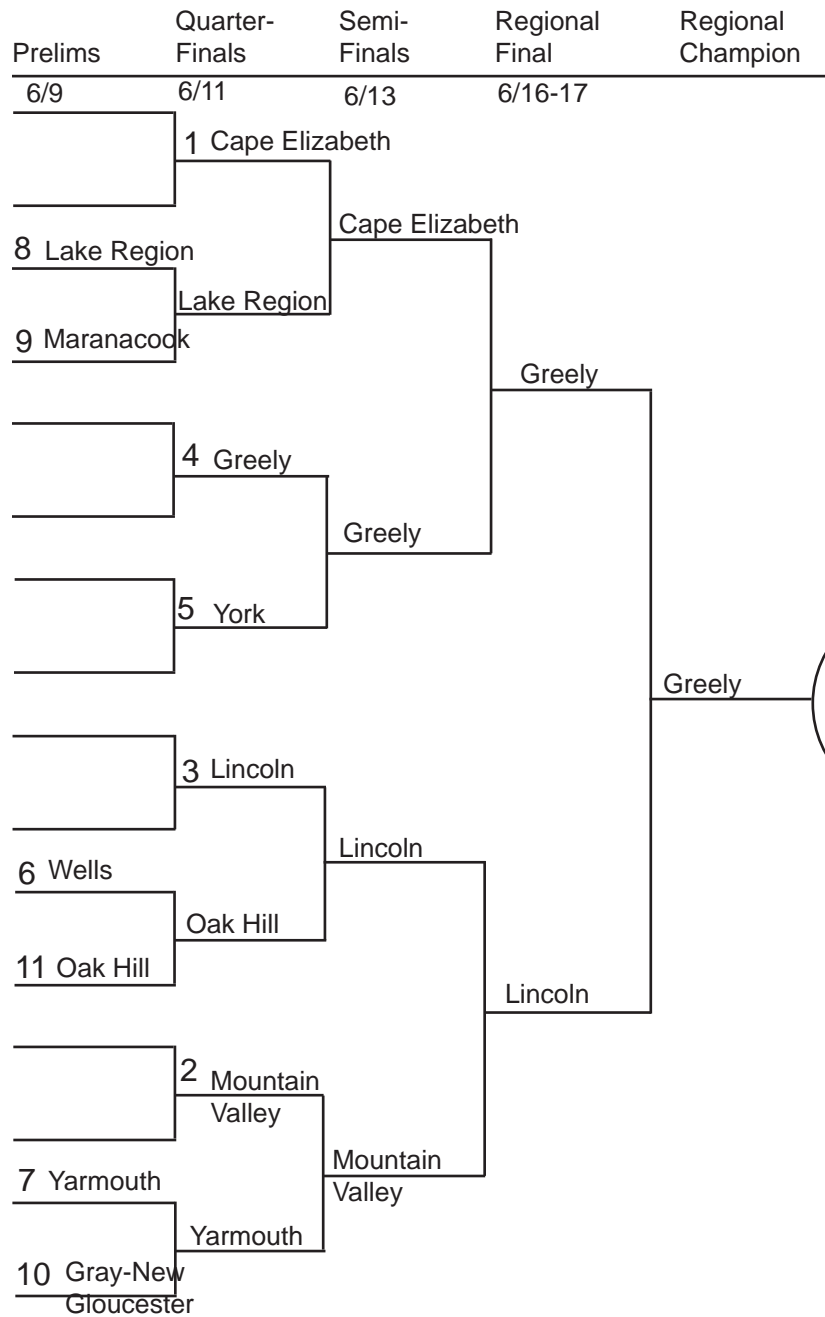

Baseball Class A

WEST

EAST

State
Champion
06/20/09
Deering

There will be a Lawrence/Mt. Blue Play-in Game held on June 6.

**Baseball
Class B**

WEST

EAST

Baseball Class C

WEST

EAST

**Baseball
Class D**

WEST

EAST