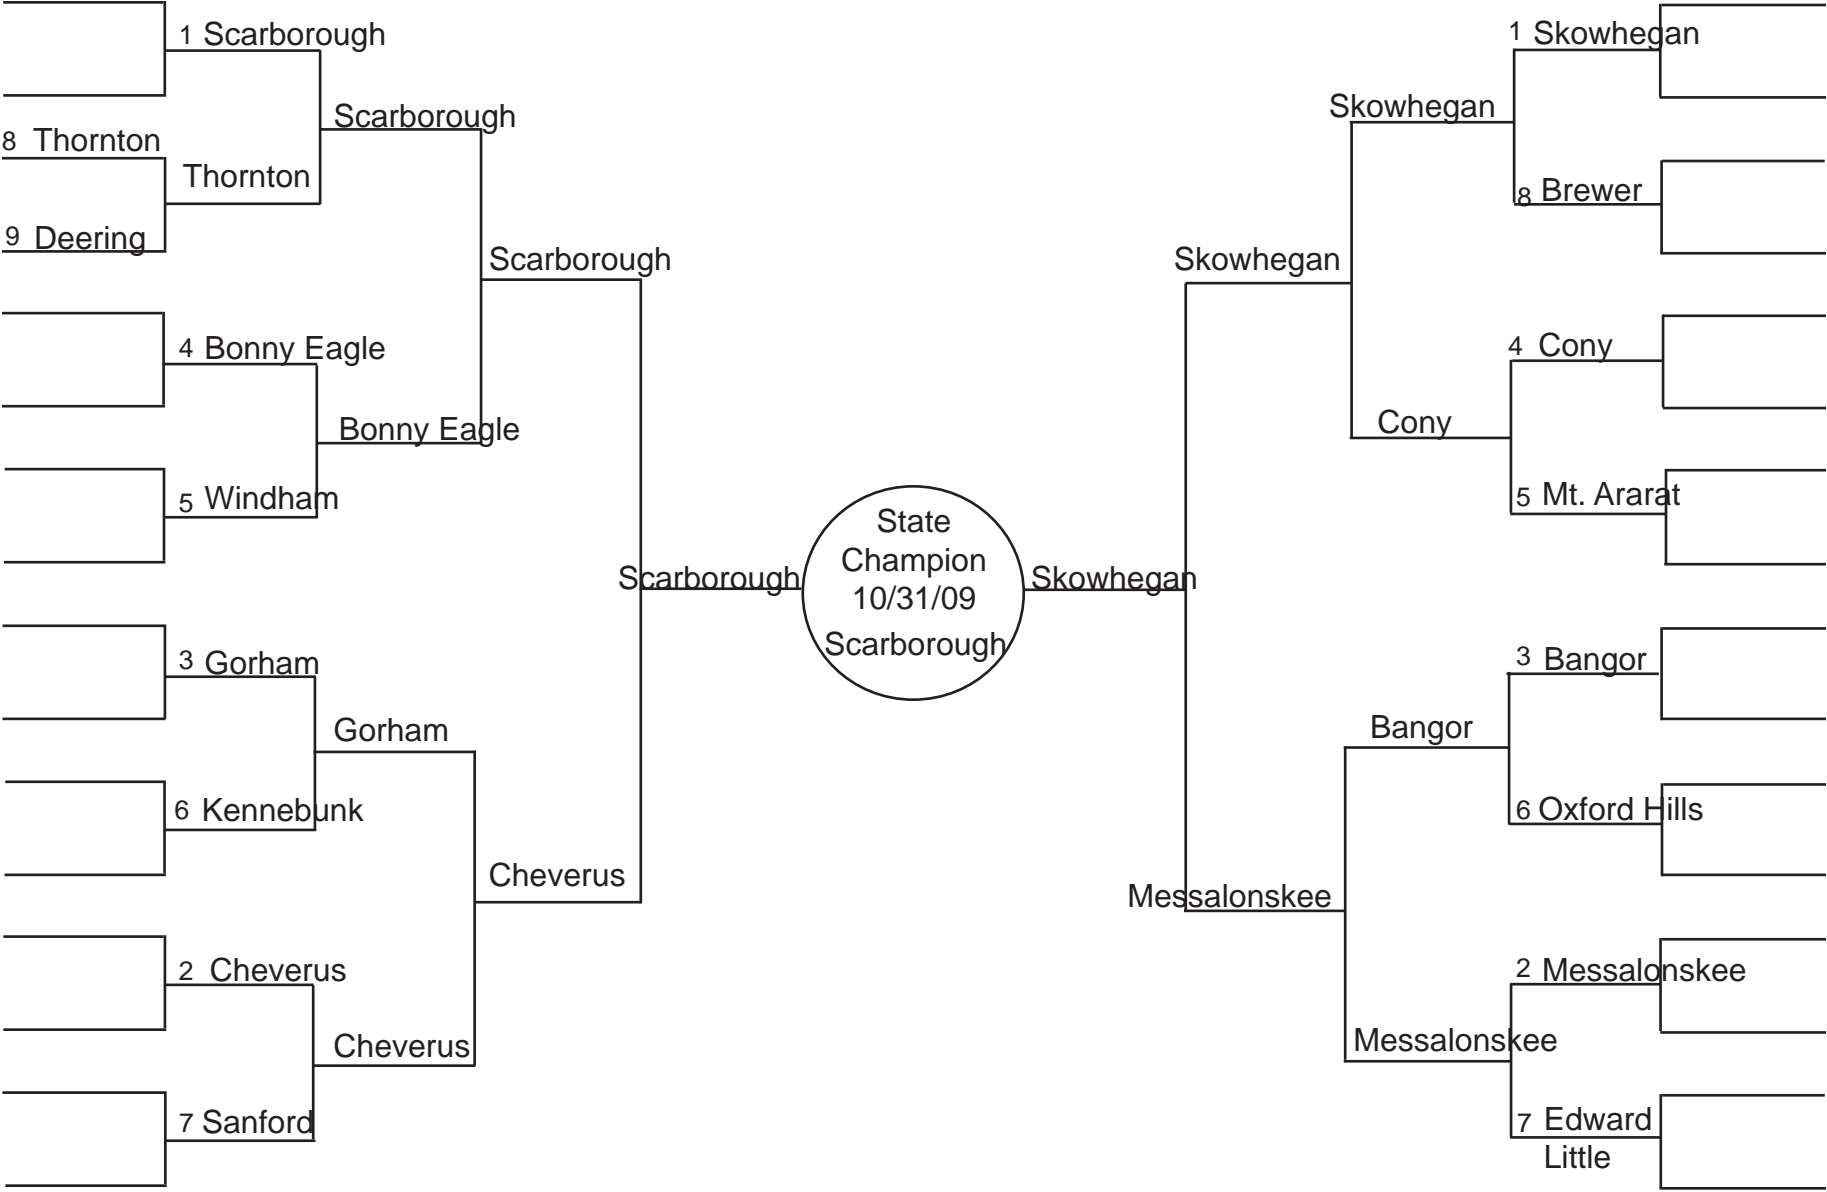

**Field Hockey
Class A**

WEST

EAST

Prelims	Quarter-Finals	Semi-Finals	Regional Final	Regional Champion
10/14	10/16-17	10/21	10/24	

Regional Champion	Regional Final	Semi-Finals	Quarter-Finals
	10/24	10/21	10/16-17

**Field Hockey
Class B**

WEST

EAST

**Field Hockey
Class C**

WEST

EAST