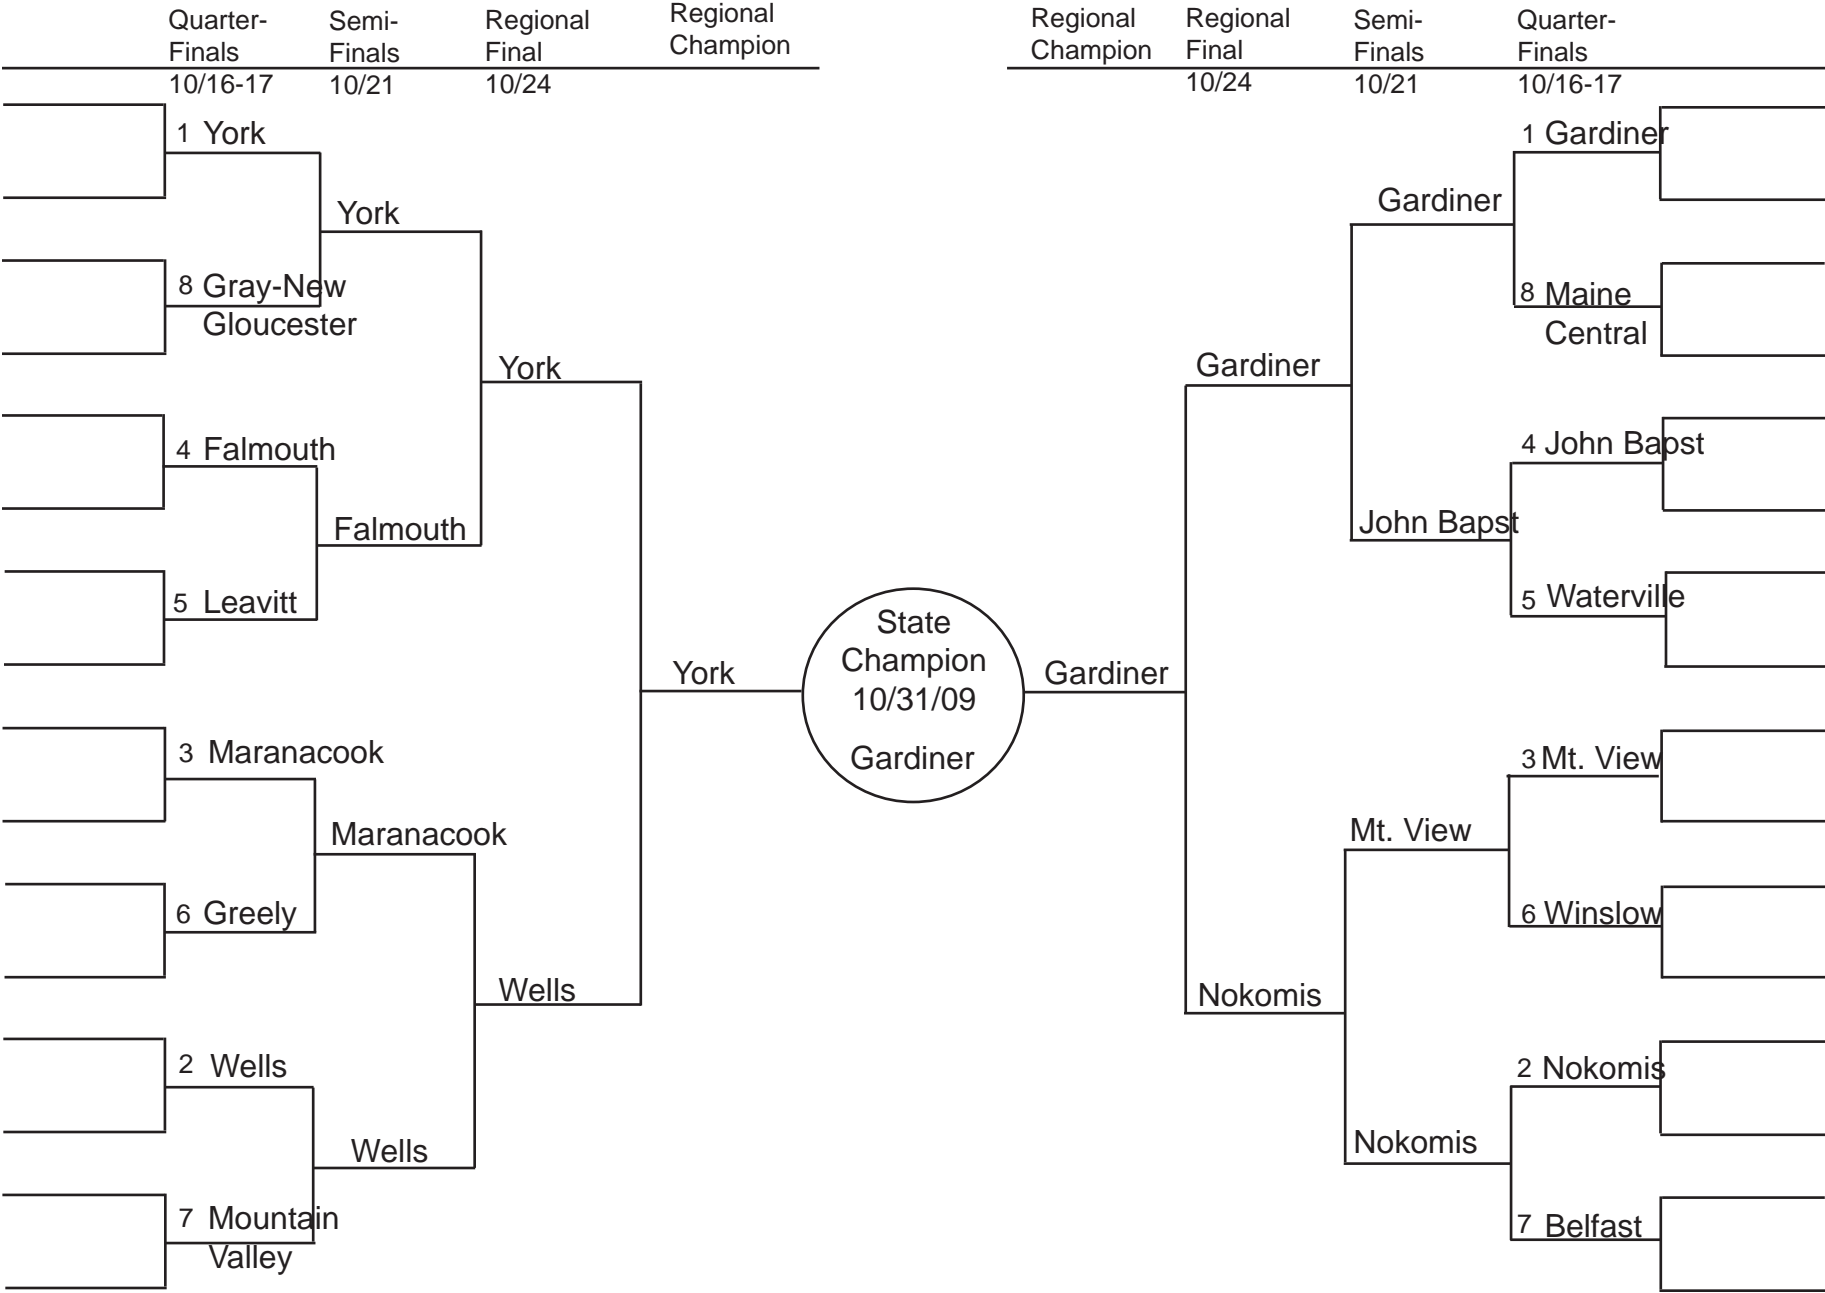

**Field Hockey
Class A**

WEST

EAST

Prelims	Quarter-Finals	Semi-Finals	Regional Final	Regional Champion
10/14	10/16-17	10/21	10/24	

Regional Champion	Regional Final	Semi-Finals	Quarter-Finals
	10/24	10/21	10/16-17

**Field Hockey
Class B**

WEST

EAST

**Field Hockey
Class C**

WEST

EAST