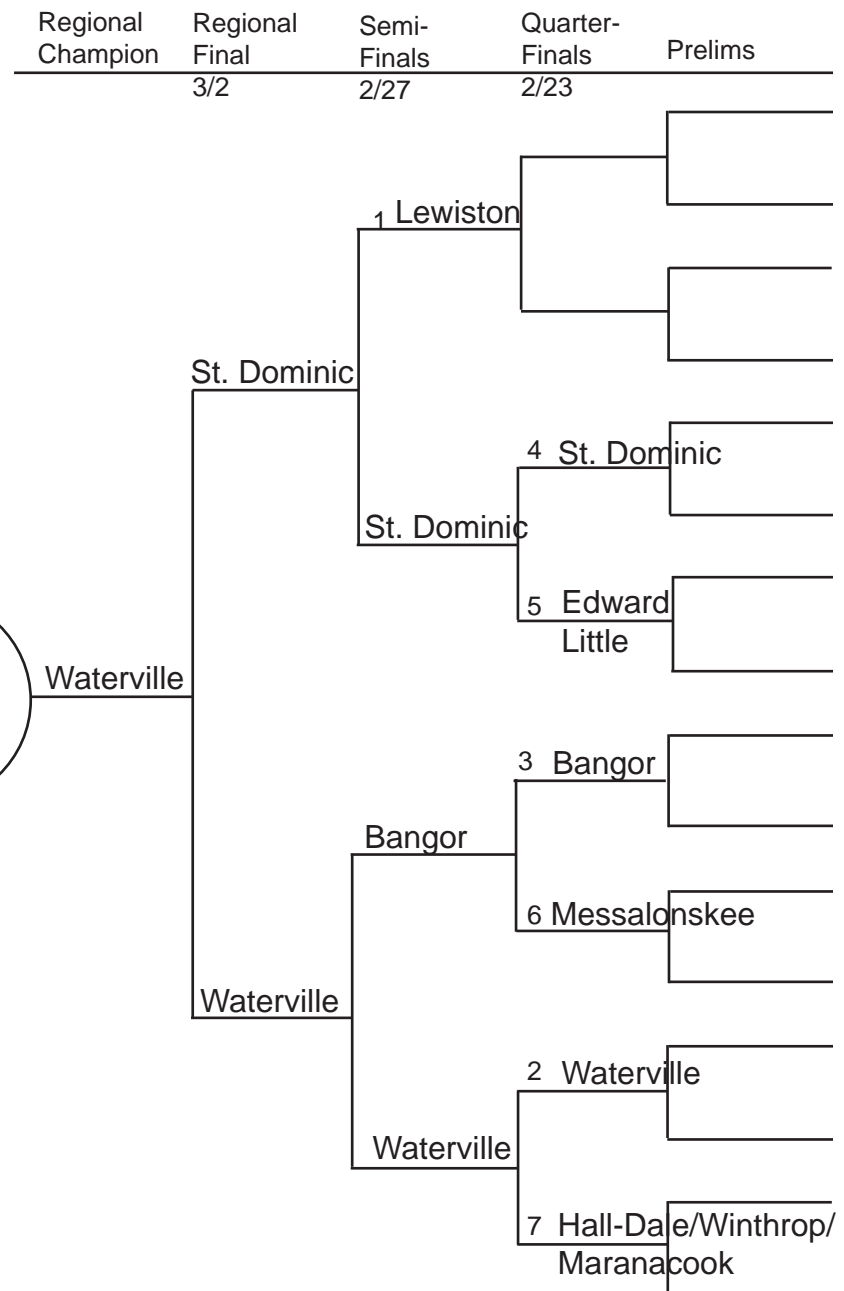

Ice Hockey Class A

WEST

EAST

**Ice Hockey
Class B**

WEST

EAST

Prelims
Quarter-Finals 2/22
Semi-Finals 2/27
Regional Final 3/3
Regional Champion

Regional Champion
Regional Final 3/2
Semi-Finals 2/27
Quarter-Finals 2/22
Prelims