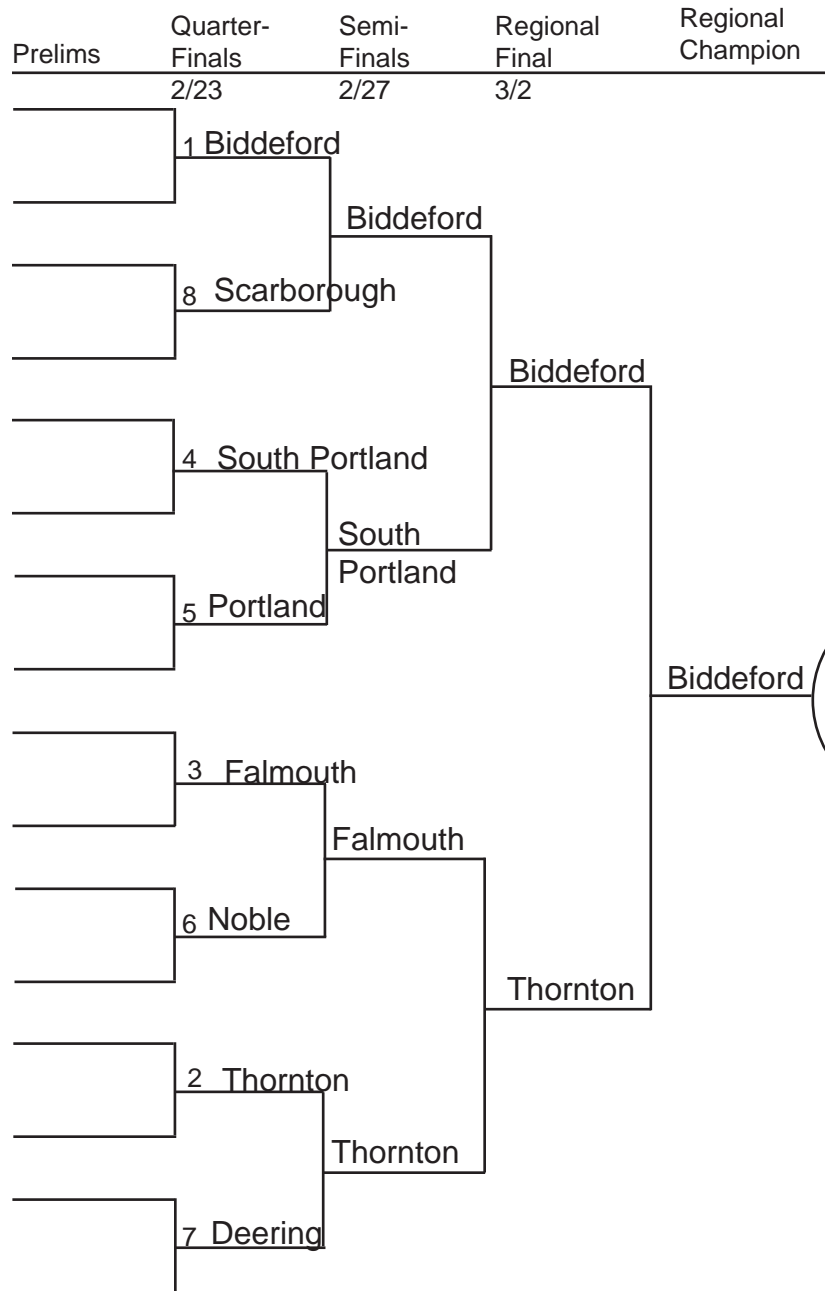

Ice Hockey Class A

WEST

EAST

**Ice Hockey
Class B**

WEST

EAST

Prelims
Quarter-Finals 2/22
Semi-Finals 2/27
Regional Final 3/3
Regional Champion

Regional Champion
Regional Final 3/2
Semi-Finals 2/27
Quarter-Finals 2/22
Prelims