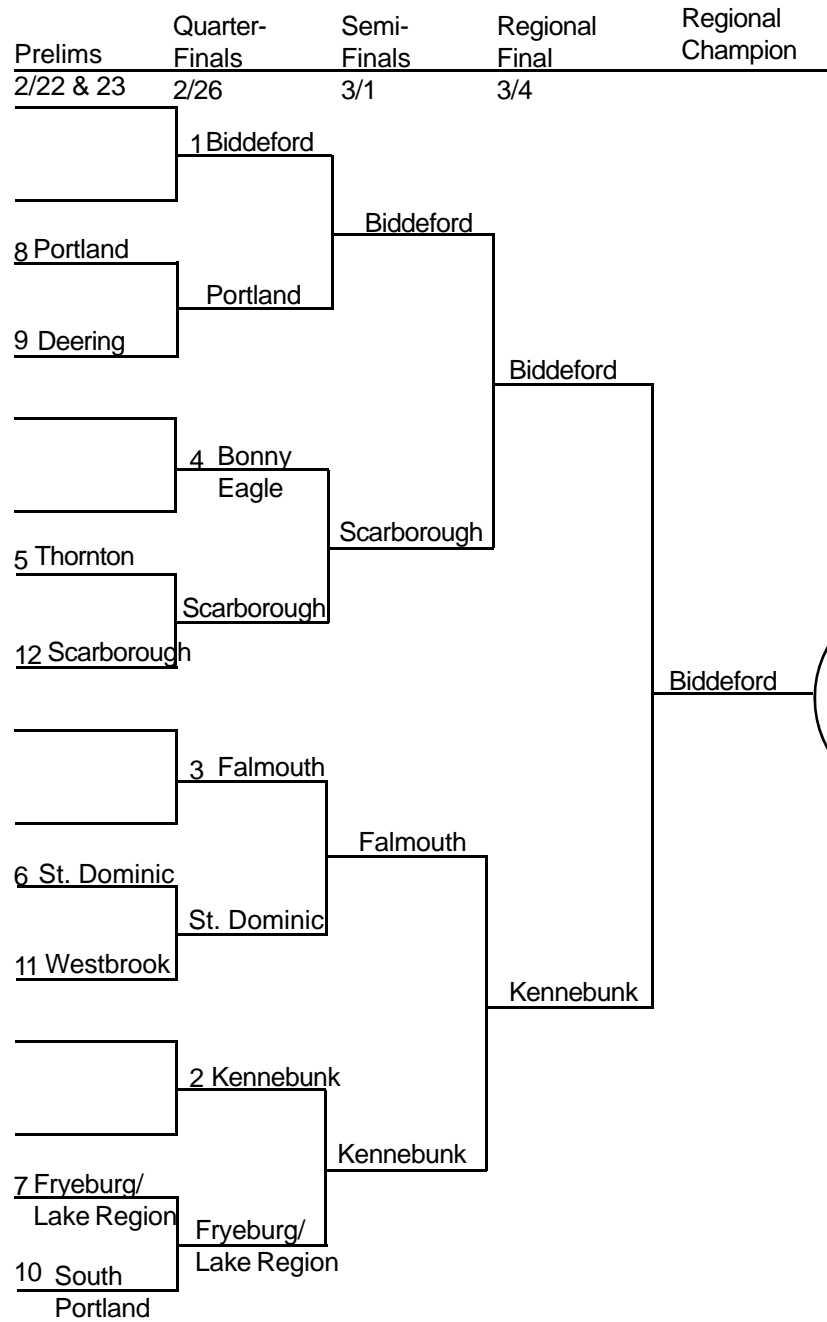

Ice Hockey Class A

WEST

EAST

Biddeford

Lewiston

Lewiston

Waterville

Ice Hockey Class B

WEST

EAST

| | | | | |
|---------|------------------------|--------------------|-----------------------|-------------------|
| Prelims | Quarter-Finals 2/25 | Semi-Finals 3/1 | Regional Final 3/5 | Regional Champion |
|---------|------------------------|--------------------|-----------------------|-------------------|

| | | | | |
|-------------------|-----------------------|--------------------|------------------------|---------|
| Regional Champion | Regional Final 3/4 | Semi-Finals 3/1 | Quarter-Finals 2/25 | Prelims |
|-------------------|-----------------------|--------------------|------------------------|---------|