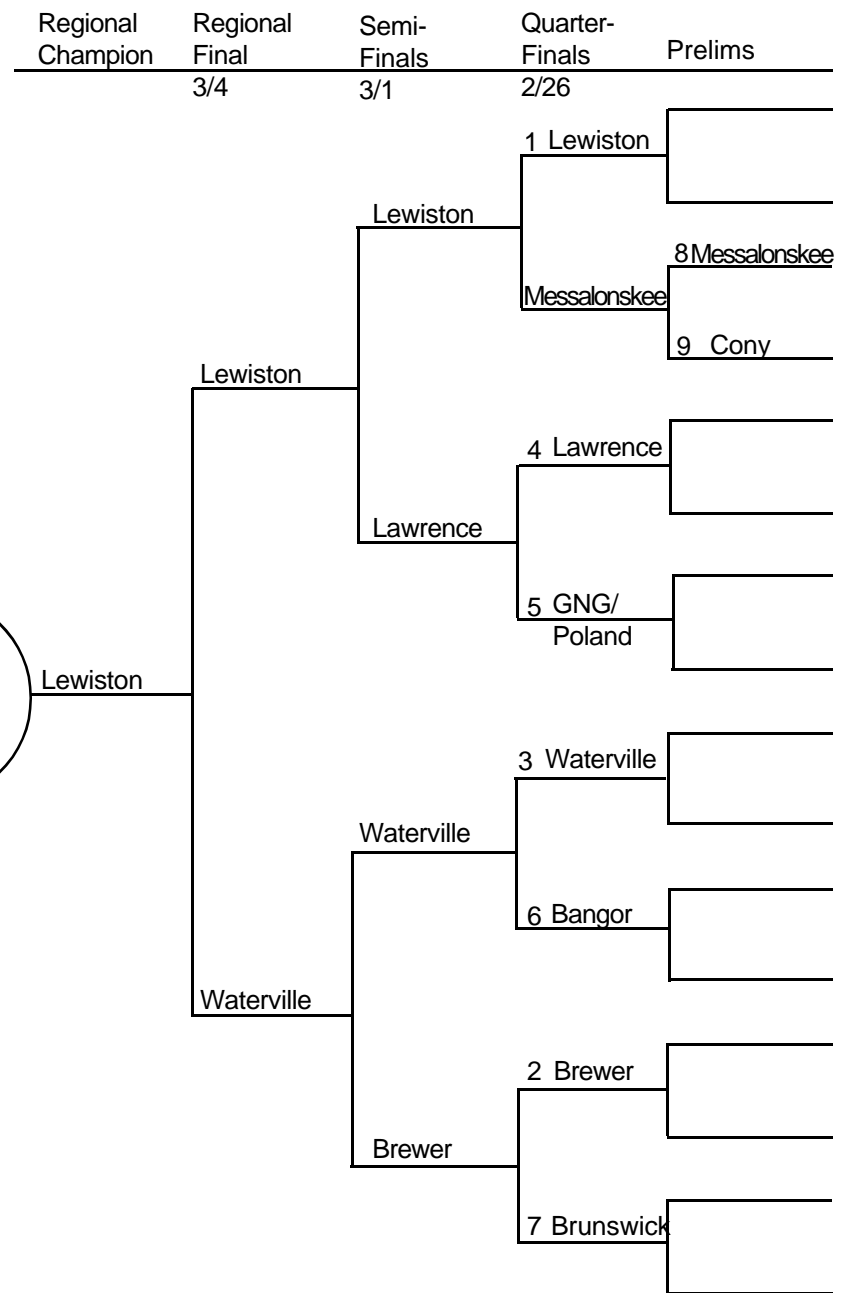

Ice Hockey Class A

WEST

EAST

Biddeford

Lewiston

Lewiston

Waterville

Ice Hockey Class B

WEST

EAST

| | | | | |
|---------|------------------------|--------------------|-----------------------|-------------------|
| Prelims | Quarter-Finals 2/25 | Semi-Finals 3/1 | Regional Final 3/5 | Regional Champion |
|---------|------------------------|--------------------|-----------------------|-------------------|

| | | | | |
|-------------------|-----------------------|--------------------|------------------------|---------|
| Regional Champion | Regional Final 3/4 | Semi-Finals 3/1 | Quarter-Finals 2/25 | Prelims |
|-------------------|-----------------------|--------------------|------------------------|---------|